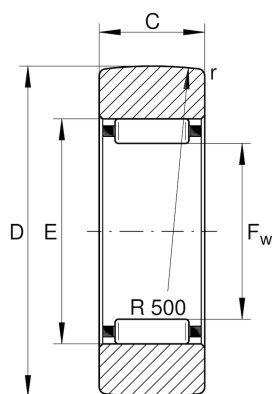

RSTO8-TV

Yoke type track roller

Schaeffler ID:
0002640830000

Yoke type track rollers RSTO, without axial guidance, outer ring without ribs

Technical information

Main Dimensions & Performance Data

D	24 mm	Outside diameter
F_w	12 mm	Under roller diameter
C	9.8 mm	Width, outer ring
$C_{r w}$	4,200 N	Basic dynamic load rating, radial
$C_{0r w}$	5,600 N	Basic static load rating, radial
$C_{ur w}$	800 N	Fatigue load limit, radial
n_{DG}	8,000 1/min	Speed on permanent grease lubrication
	23 g	Weight

Dimensions

E	15 mm	Raceway diameter outer ring
r_{min}	0.3 mm	Minimum chamfer dimension
R	500 mm	Radius of outer ring outside profile